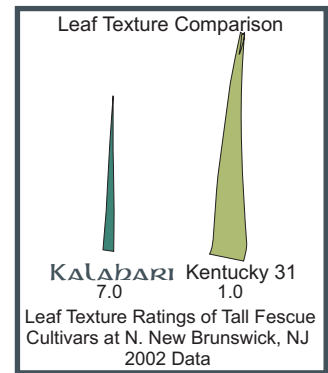

A Higher Standard

Unsurpassed uniformity, semi-dwarf growth habit, rich color and fine leaf texture are just a few of the striking features inherent in Kalahari. It's compatibility with the best Kentucky bluegrasses and Perennial ryegrasses make it an indispensable part of any turf program.

Resistance Rating	S	LR	MR	R	HR
Brown Patch					•
Drought (Wilting)				•	
Rust					•
Pink Patch					•
Traffic				•	

S=Susceptible LR=Low Resistance MR=Medium Resistance
R=Resistance HR=High Resistance

Color Guide

Mean Turfgrass
Ratings of Tall Fescue Cultivars In the 2001 National Tall Fescue Test At **Blacksburg, VA** 2002 Data

Kalahari	7.2
Blackwatch	6.5
Millenium	6.0
Rebel Sentry	5.6
Ky-31	4.0
LSD	2.1

- Excellent disease resistance
- Intense Dark Color
- Semi-Dwarf Growth Habit
- Exceptional Uniformity
- Quick Establishment